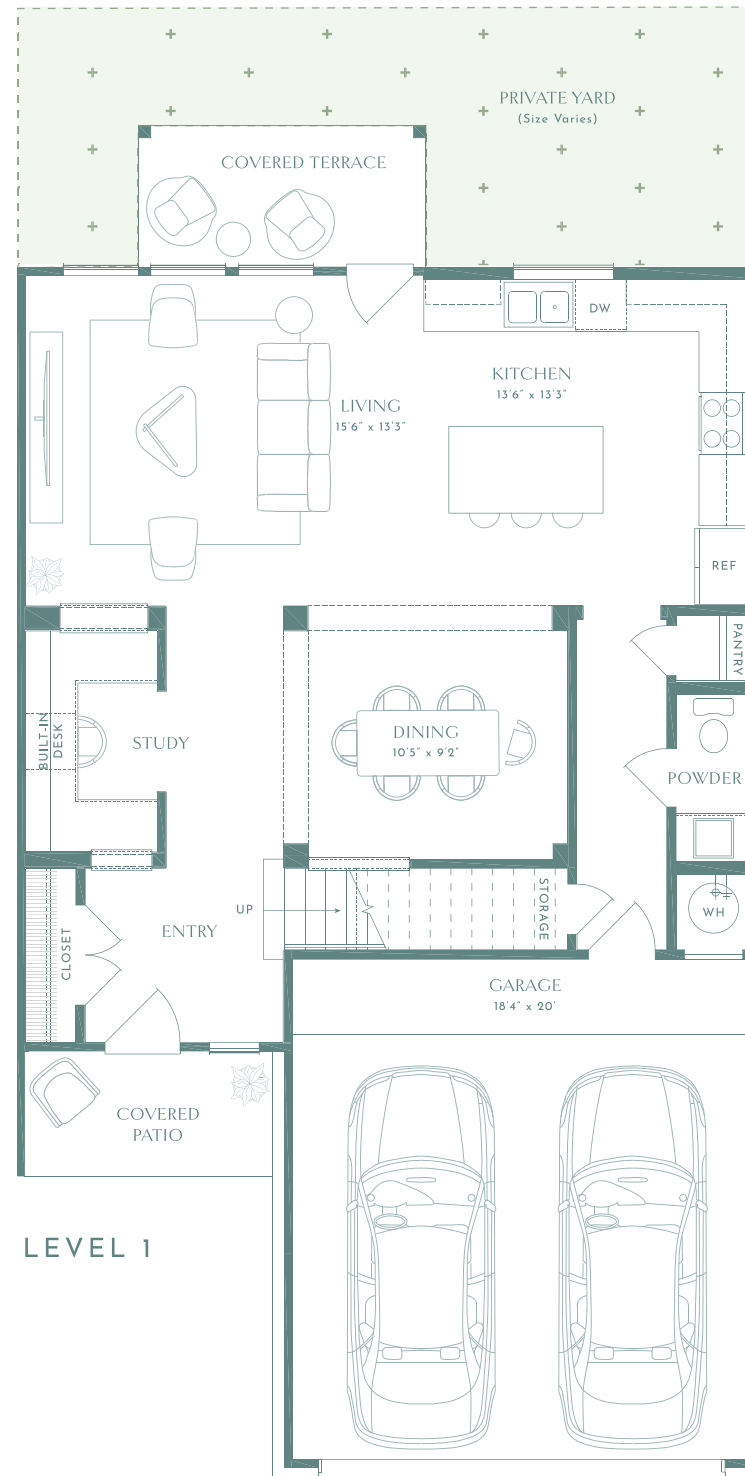

# WELLSPRING

BY CLARK WILSON BUILDER

## PLAN K

3 BED / 2.5 BATH  
LOFT + STUDY

INTERIOR SF: 1,962

WELLSPRINGTX.COM

512-788-3333

Floor plans are not to scale, dimensions are approximate, and may vary from the description of the unit in the condominium declaration and the purchase contract. Floor plans may be attached to the purchase contract as representative of the unit, but will not be construed as a description of the unit for conveyance or contract purposes. Floor plans, including room layouts and the configuration and location of appliances, cabinets, closets, plumbing facilities, and other improvements shown within the unit are subject to change. Please review the condominium declaration and purchase contract for a description of how the units are measured.