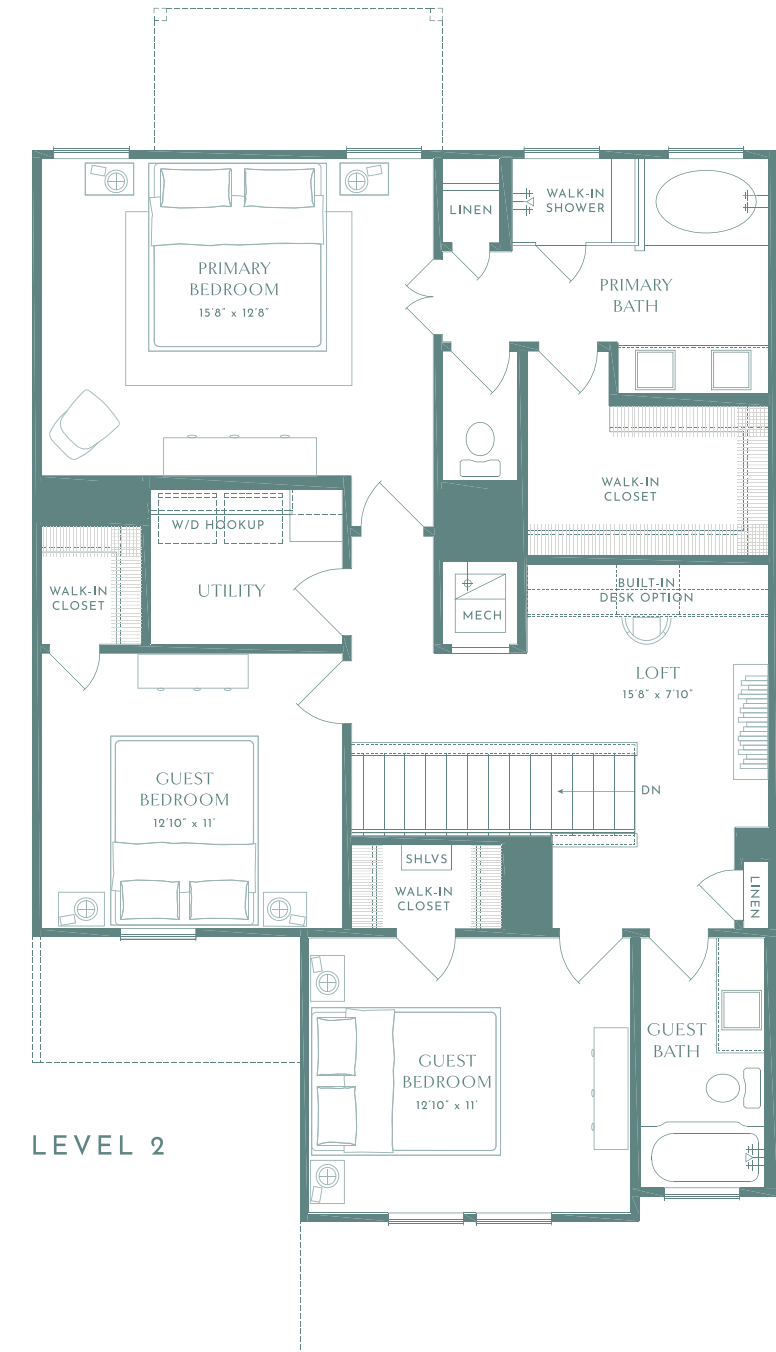

# WELLSPRING

BY CLARK WILSON BUILDER

## PLAN K

3 BED / 2.5 BATH  
LOFT + STUDY

INTERIOR SF: 1,962

WELLSPRINGTX.COM

512-788-3333

Floor plans are not to scale, dimensions are approximate, and may vary from the description of the unit in the condominium declaration and the purchase contract. Floor plans may be attached to the purchase contract as representative of the unit, but will not be construed as a description of the unit for conveyance or contract purposes. Floor plans, including room layouts and the configuration and location of appliances, cabinets, closets, plumbing facilities, and other improvements shown within the unit are subject to change. Please review the condominium declaration and purchase contract for a description of how the units are measured.